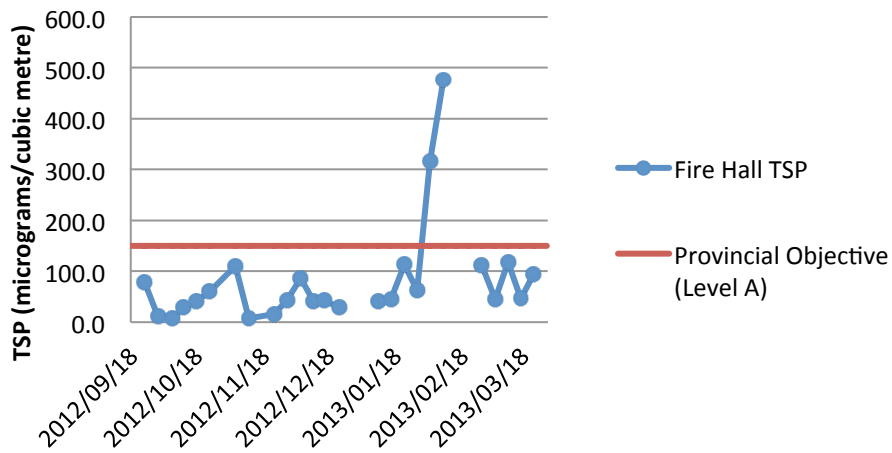

24 Hr Average PM2.5 at Fire Hall

24 Hr Average TSP at Fire Hall

24 Hr Average PM10 at Glendale

24 Hr Average PM10 at Golf Course