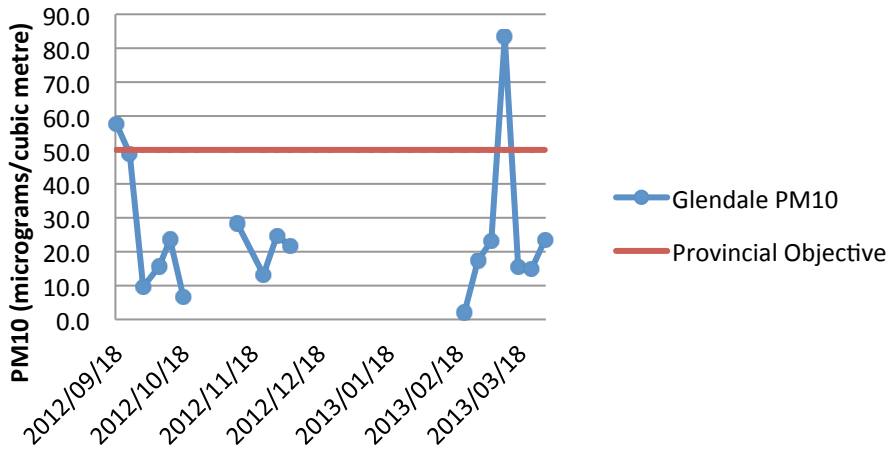

24 Hr Average PM2.5 at Fire Hall

24 Hr Average TSP at Fire Hall

24 Hr Average PM10 at Glendale

24 Hr Average PM10 at Golf Course