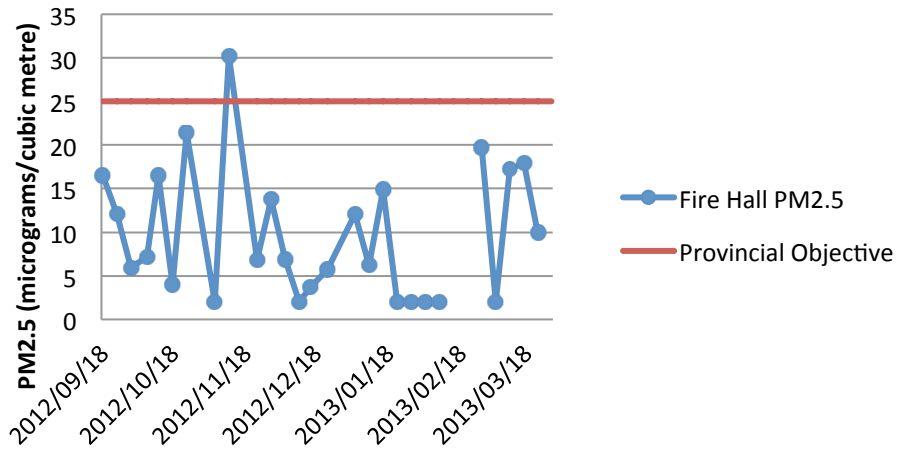

24 Hr Average PM2.5 at Fire Hall

24 Hr Average TSP at Fire Hall

24 Hr Average PM10 at Glendale

24 Hr Average PM10 at Golf Course